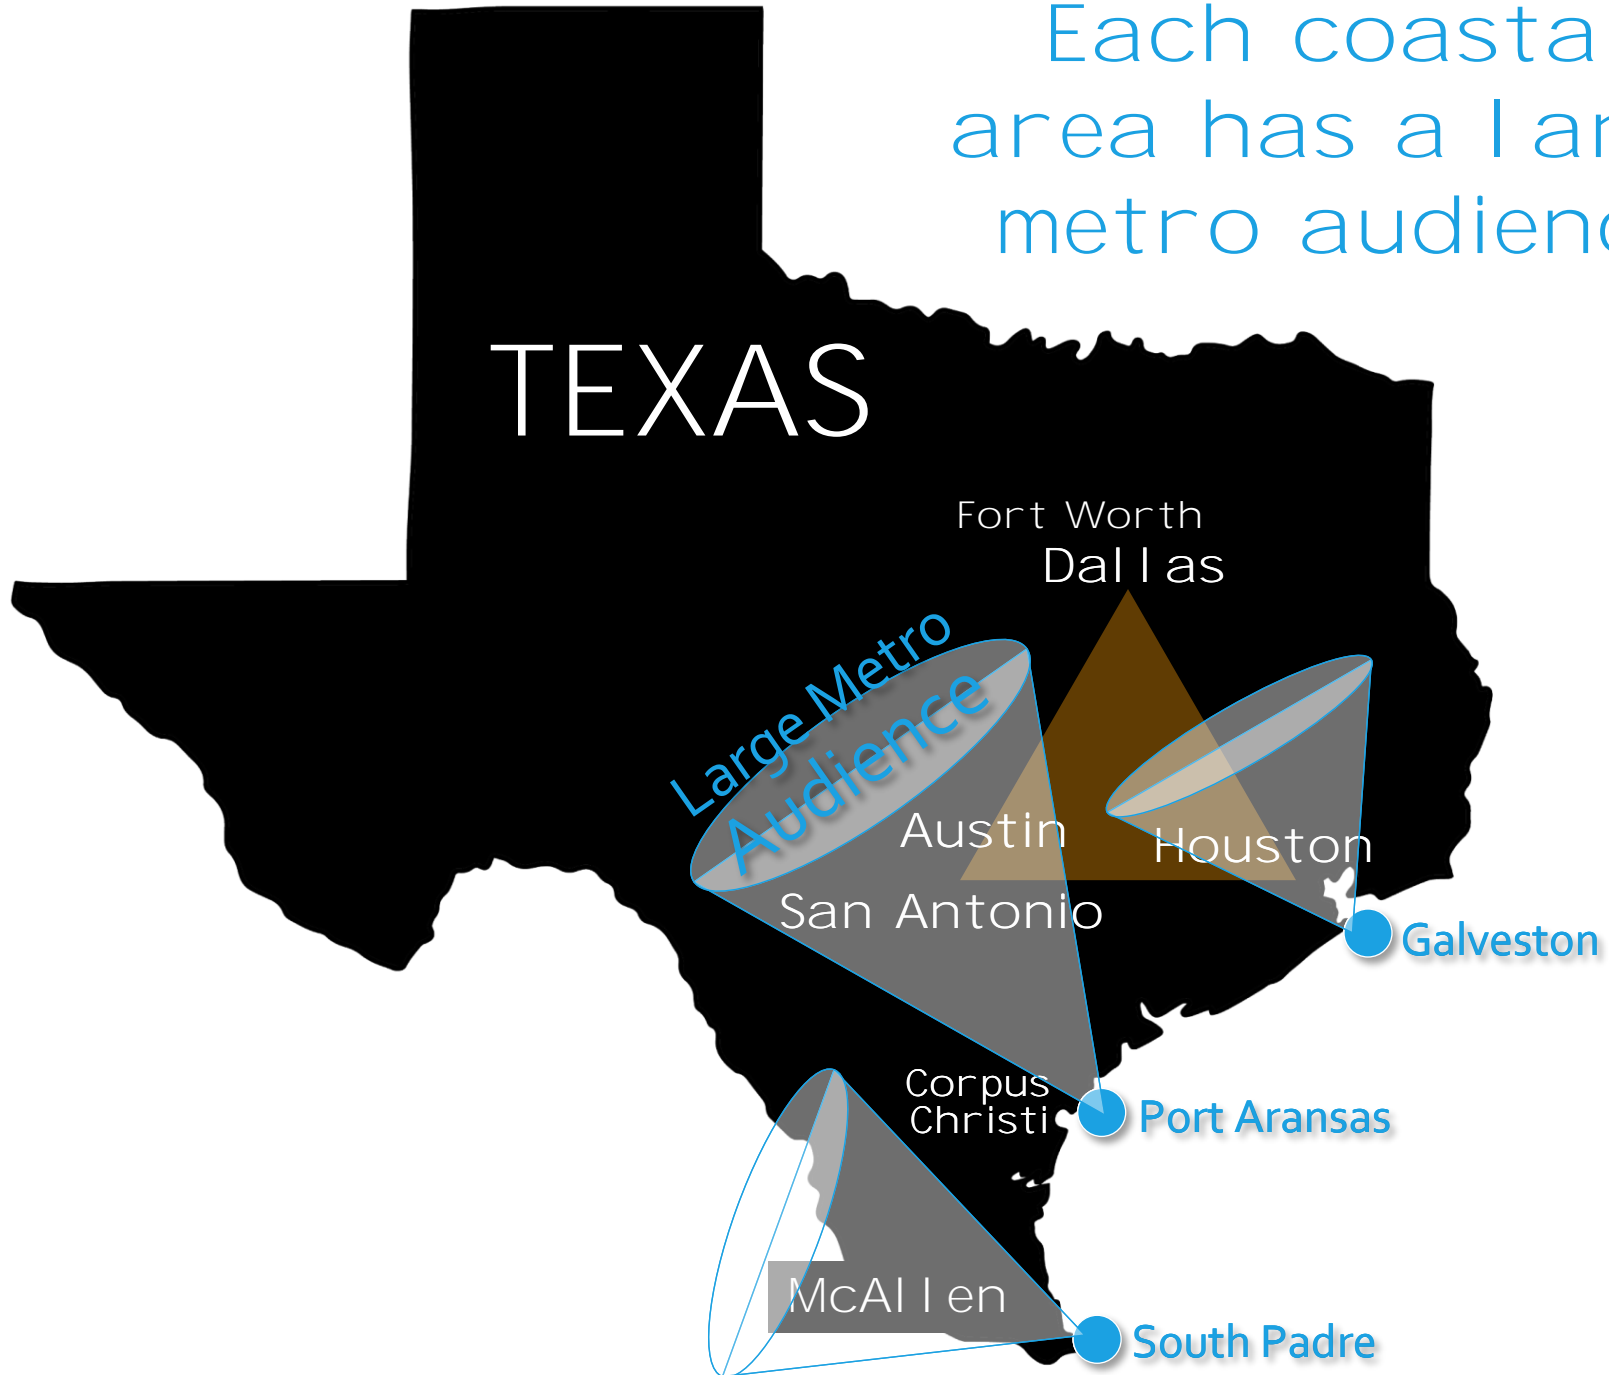

Google Trends Can forecast Coastal demand

TexasBeachHomes.com

Each METRO has
a NEARBY COAST

Each coastal area has a large metro audience

GOOGLE TRENDS

tracks search interests of
each metro audience
related to the
Texas coast

Metro search interests
correlate to coastal demand
offering unique:

**FORECASTS AND
MARKET INSIGHTS!**

GOOGLE TRENDS

FORECAST MARKET
INSIGHTS!

Get the book

[Amazon.com/FORECASTING-ESTATE-DEMAND-GOOGLE-TRENDS/dp/B0C5PG8R67](https://www.amazon.com/FORECASTING-ESTATE-DEMAND-GOOGLE-TRENDS/dp/B0C5PG8R67)