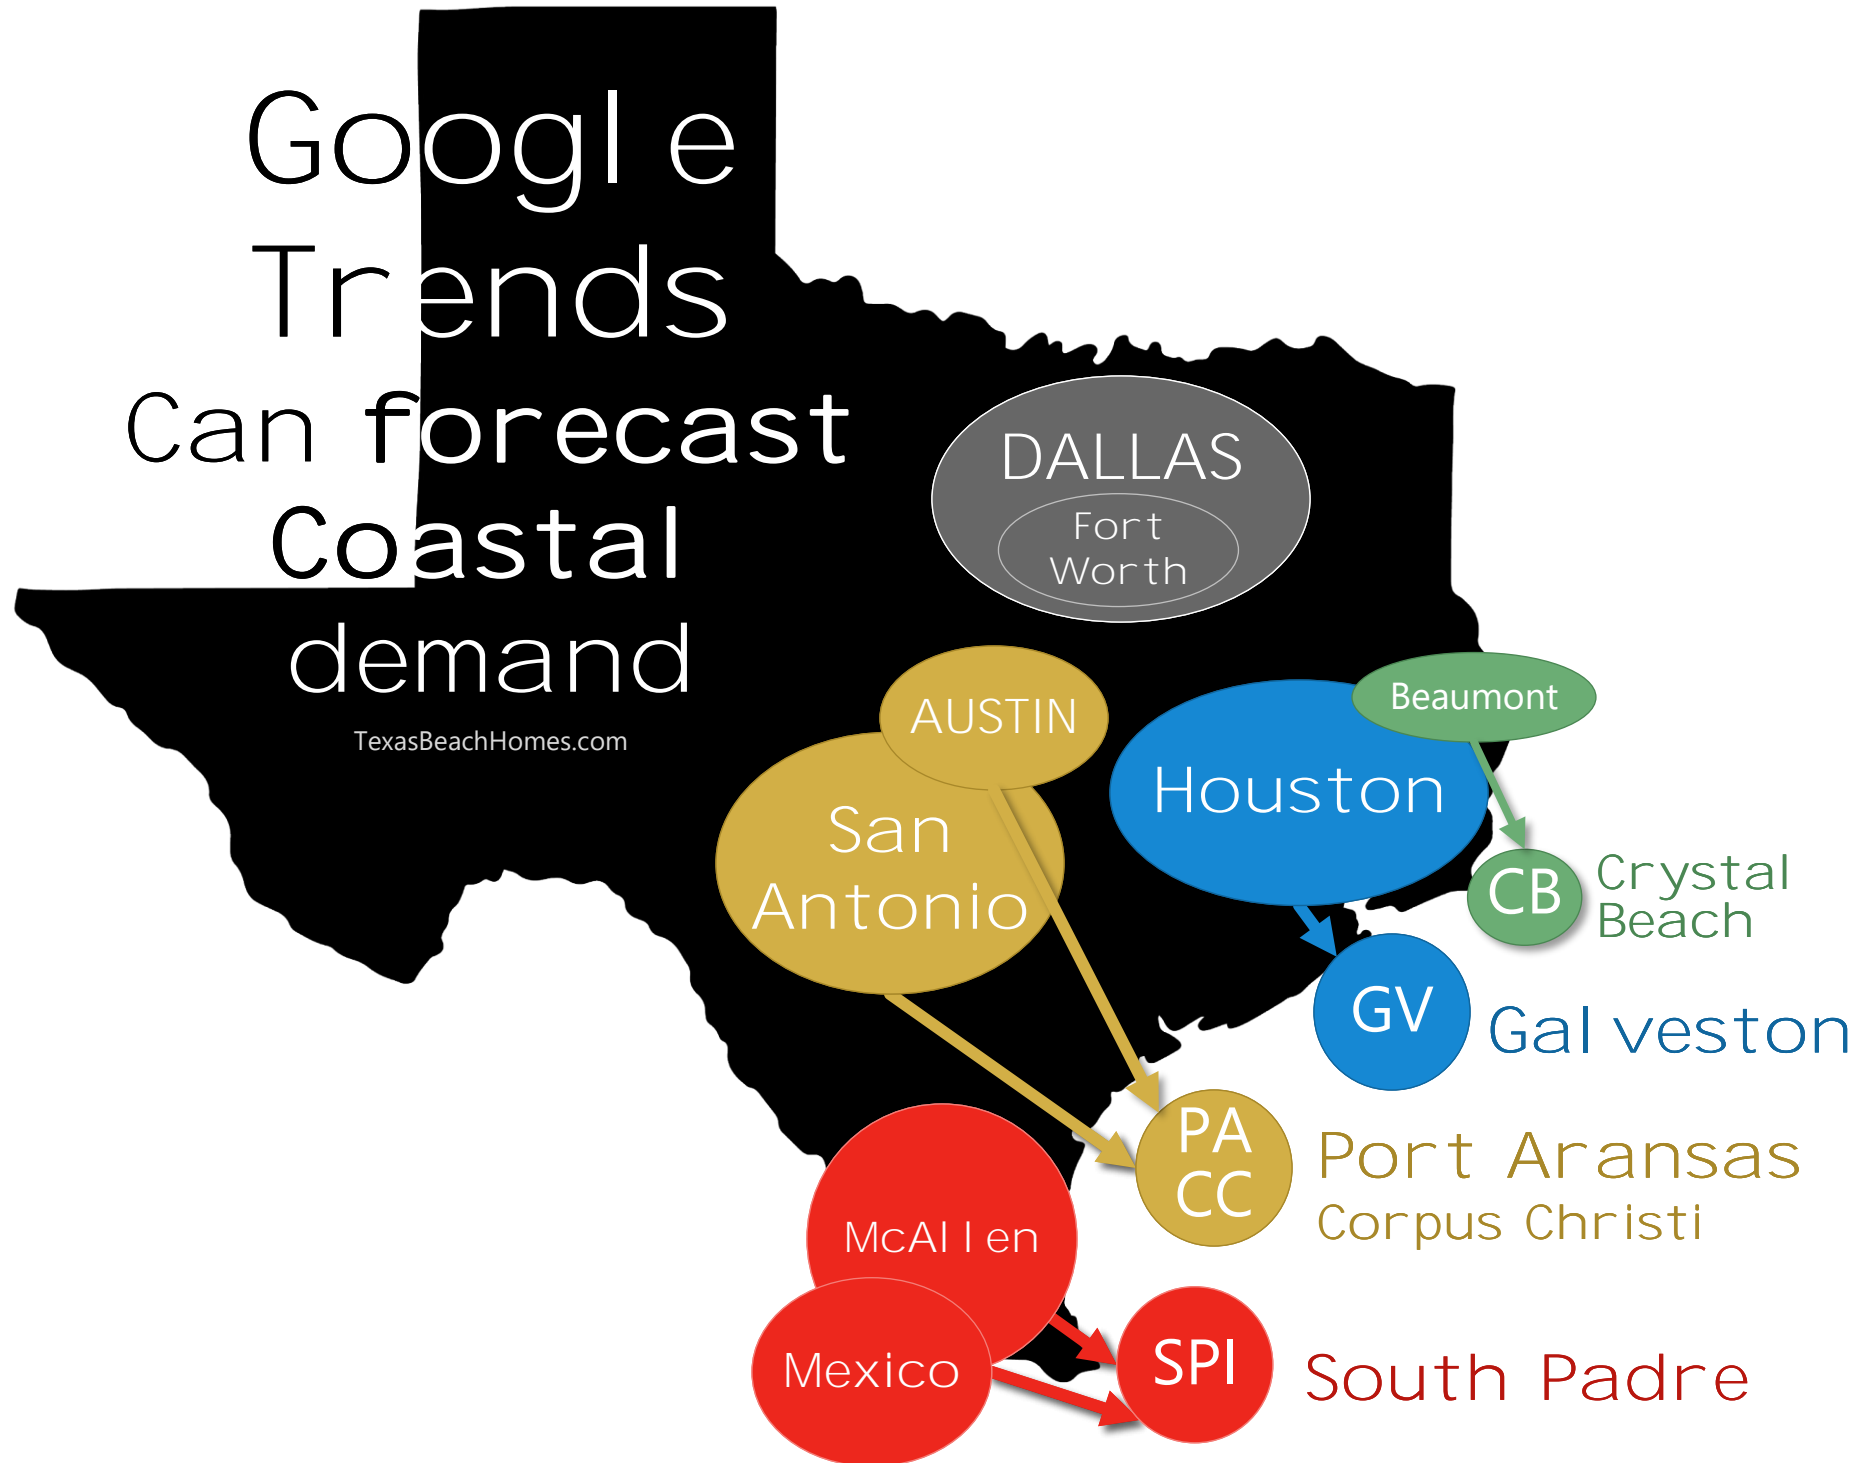

Google Trends Can forecast Coastal demand

TexasBeachHomes.com

Each METRO has
a NEARBY COAST

Each coastal area has a large metro audience

GOOGLE TRENDS

tracks search interests of
each metro audience
related to the
Texas coast

Metro search interests
correlate to coastal demand
offering unique:

**FORECASTS AND
MARKET INSIGHTS!**

GOOGLE TRENDS

FORECAST MARKET
INSIGHTS!

Get the book

[Amazon.com/FORECASTING-ESTATE-DEMAND-GOOGLE-TRENDS/dp/B0C5PG8R67](https://www.amazon.com/FORECASTING-ESTATE-DEMAND-GOOGLE-TRENDS/dp/B0C5PG8R67)