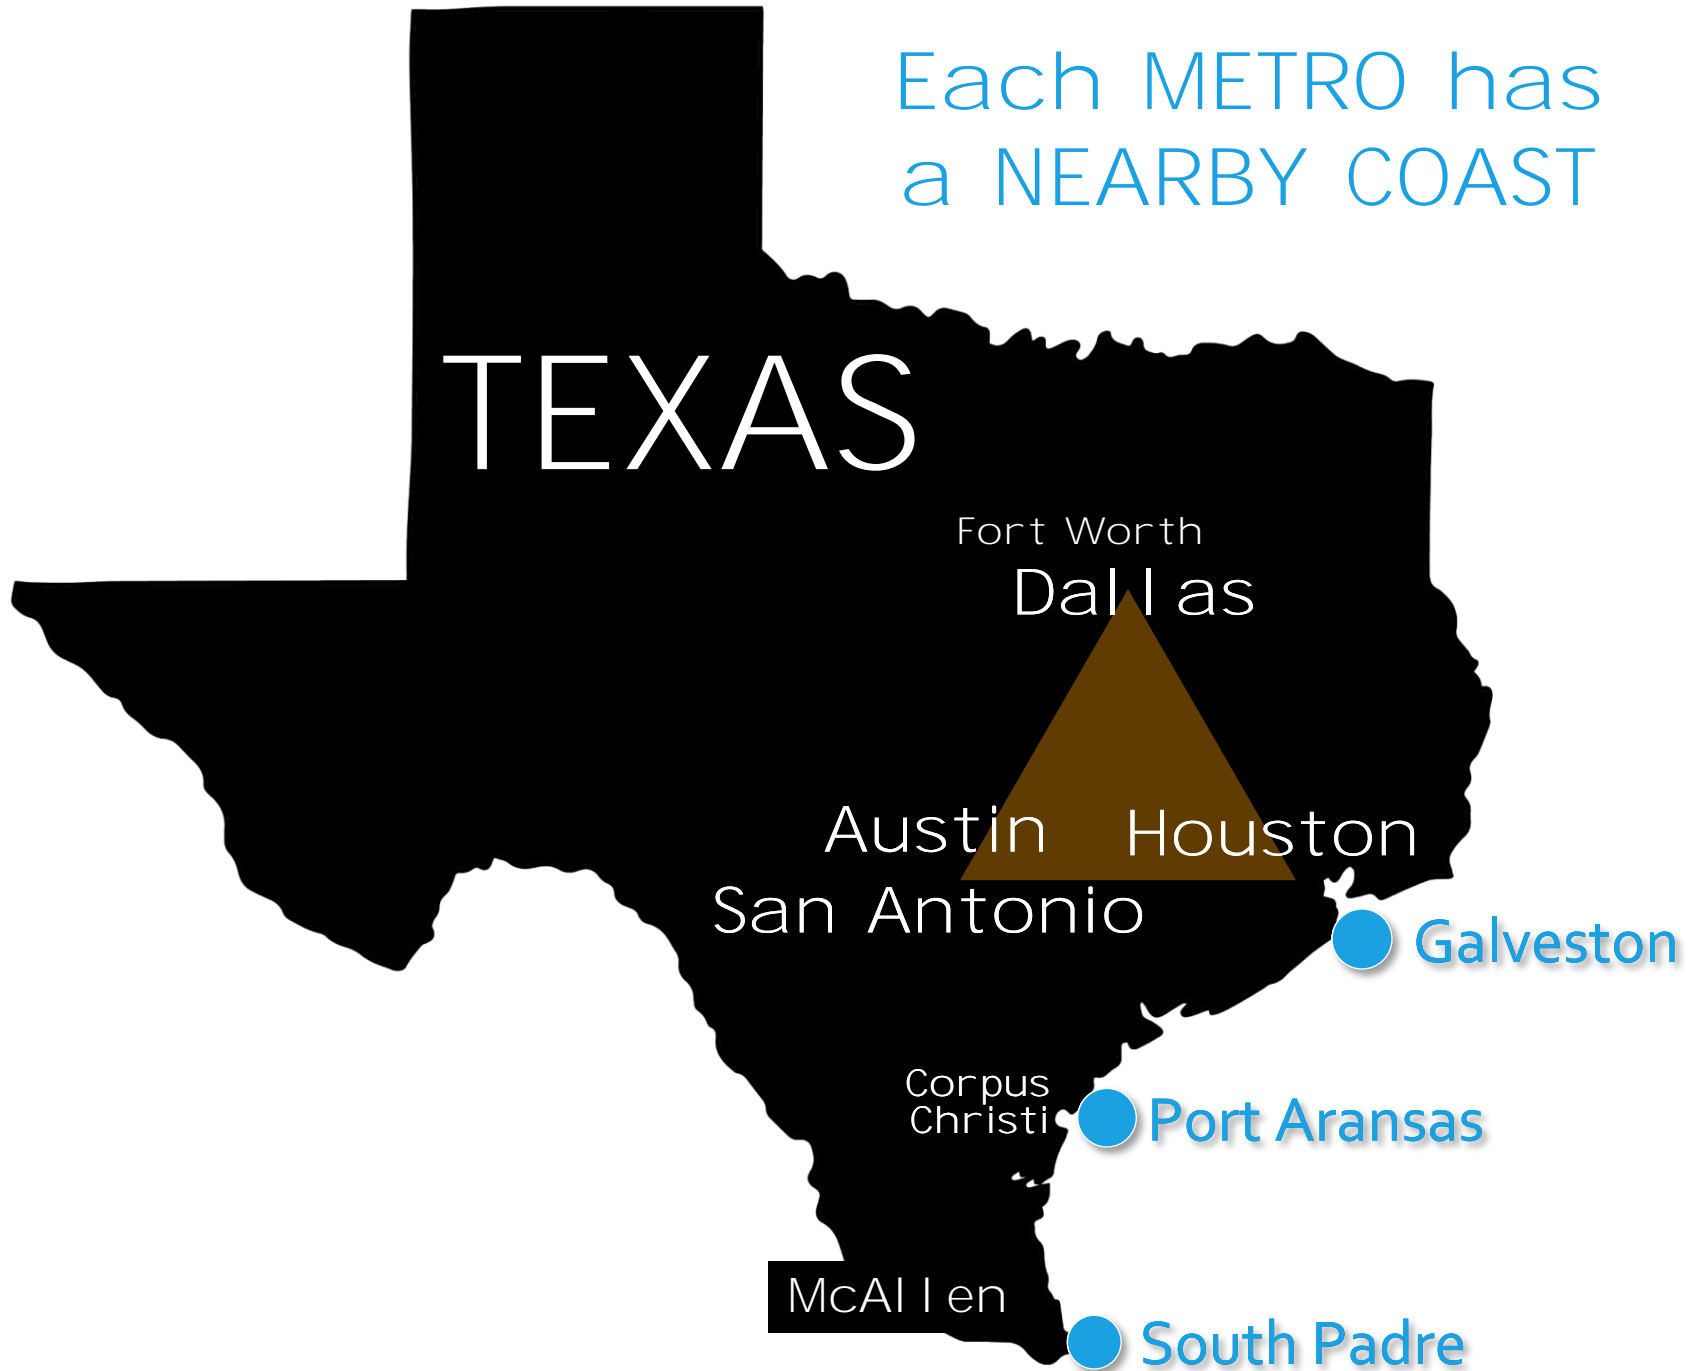

Google Trends Can forecast Coastal demand

TexasBeachHomes.com

Each METRO has
a NEARBY COAST

Each coastal area has a large metro audience

GOOGLE TRENDS

tracks search interests of
each metro audience
related to the
Texas coast

Metro search interests
correlate to coastal demand
offering unique:

**FORECASTS AND
MARKET INSIGHTS!**

GOOGLE TRENDS

FORECAST MARKET
INSIGHTS!

Get the book

[Amazon.com/FORECASTING-ESTATE-DEMAND-GOOGLE-TRENDS/dp/B0C5PG8R67](https://www.amazon.com/FORECASTING-ESTATE-DEMAND-GOOGLE-TRENDS/dp/B0C5PG8R67)